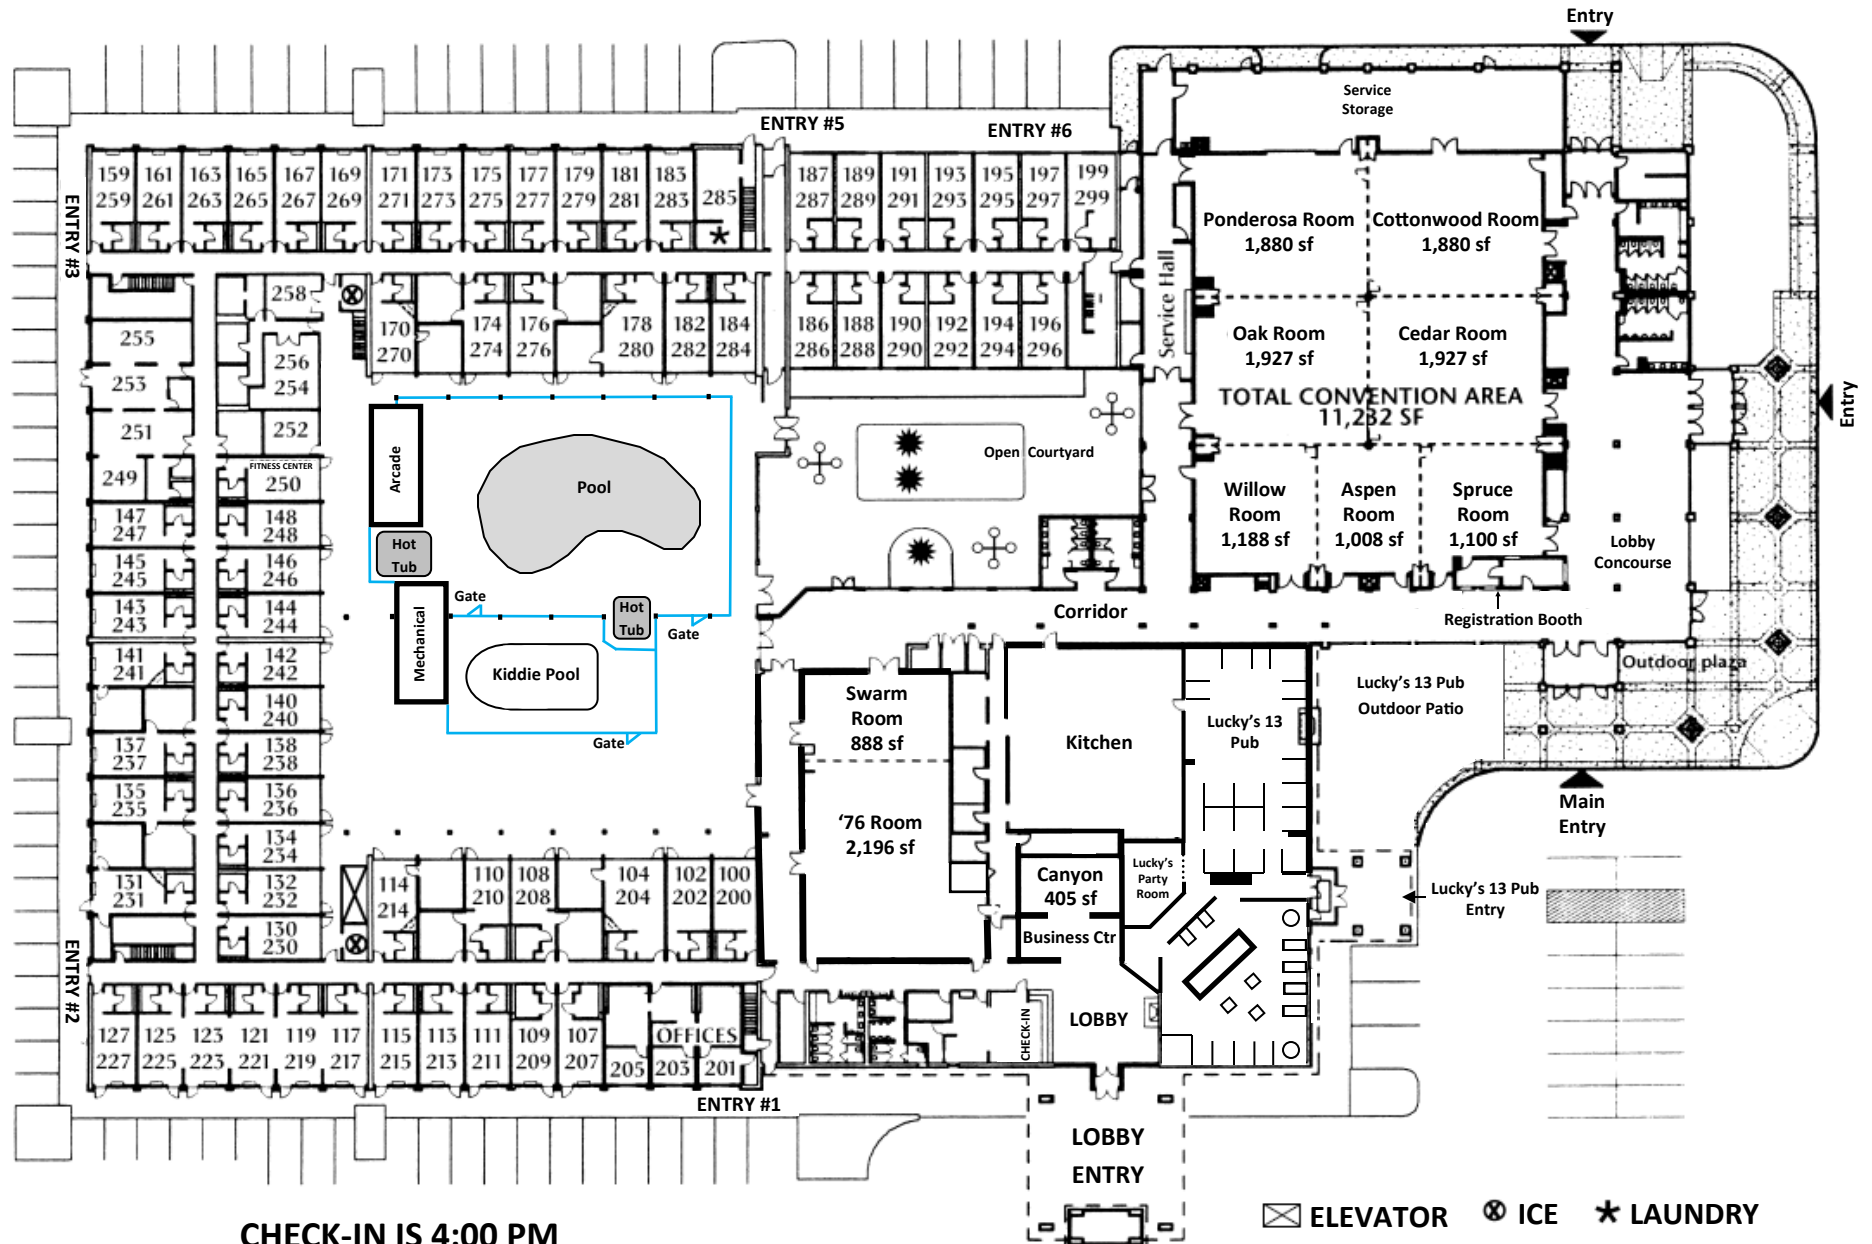

Spearfish Holiday Inn Convention Center

I-90 Exit 14 • 305 North 27th Street • Spearfish, SD 57783

Information & Reservations 605.642.4683

Guest Service Fax 605.642.0203

SpearfishConventionCenter.com

Holiday Inn

CHECK-IN IS 4:00 PM

CHECK-OUT IS 11:00 AM